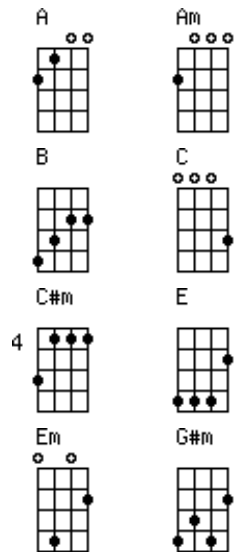

WHEN SHE LOVED ME

Sarah McLachlan

E **C#m**
When somebody loved me

A **B**
everything was beautiful

G#m **C#m**
every hour we spent together

A **B**
lives within my heart

E **C#m**
And when she was sad

A **B**
I was there to dry her tears

G#m **C#m** **A**
and when she was happy so was I

B/A **B** **E**
when she loved me

A **B**
Through the summer and the fall

G#m **C#m**
we had each other that was all

G#m **C#m**
just she and I together

A **B**
like it was meant to be

E **C#m**
and when she was lonely

A **B**
I was there to comfort her

G#m **C#m** **B/A** **B** **E**
and I knew that she loved me

C#m **B**
So the years went by

G#m **C#m**
I stayed the same

G#m **C#m**
but she began to drift away

B **C#m**
I was left alone

Am **Em**
still I waited for the day

when she'd say

Am Em C B

I will always love you

Lonely and forgotten

never thought she'd look my way

and she smiled at me