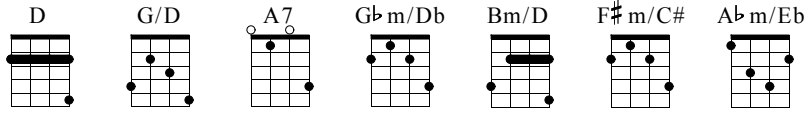

# Can't Help Falling In Love

for ukulele

Elvis

C Tuning

- ①=A    ③=C
- ②=E    ④=G

♩ = 150

**A** Intro

Ukul. **D** **G/D** **D**

**B** Verse

**A7** **D** **Gb m/Db**

**Bm/D** **D** **G/D**

**D** **A7** **D**

**G/D** **A7** **Bm/D**

16

G/D D A7

Fall- Fall- Fall- ing ing ing in in in love love love with with with